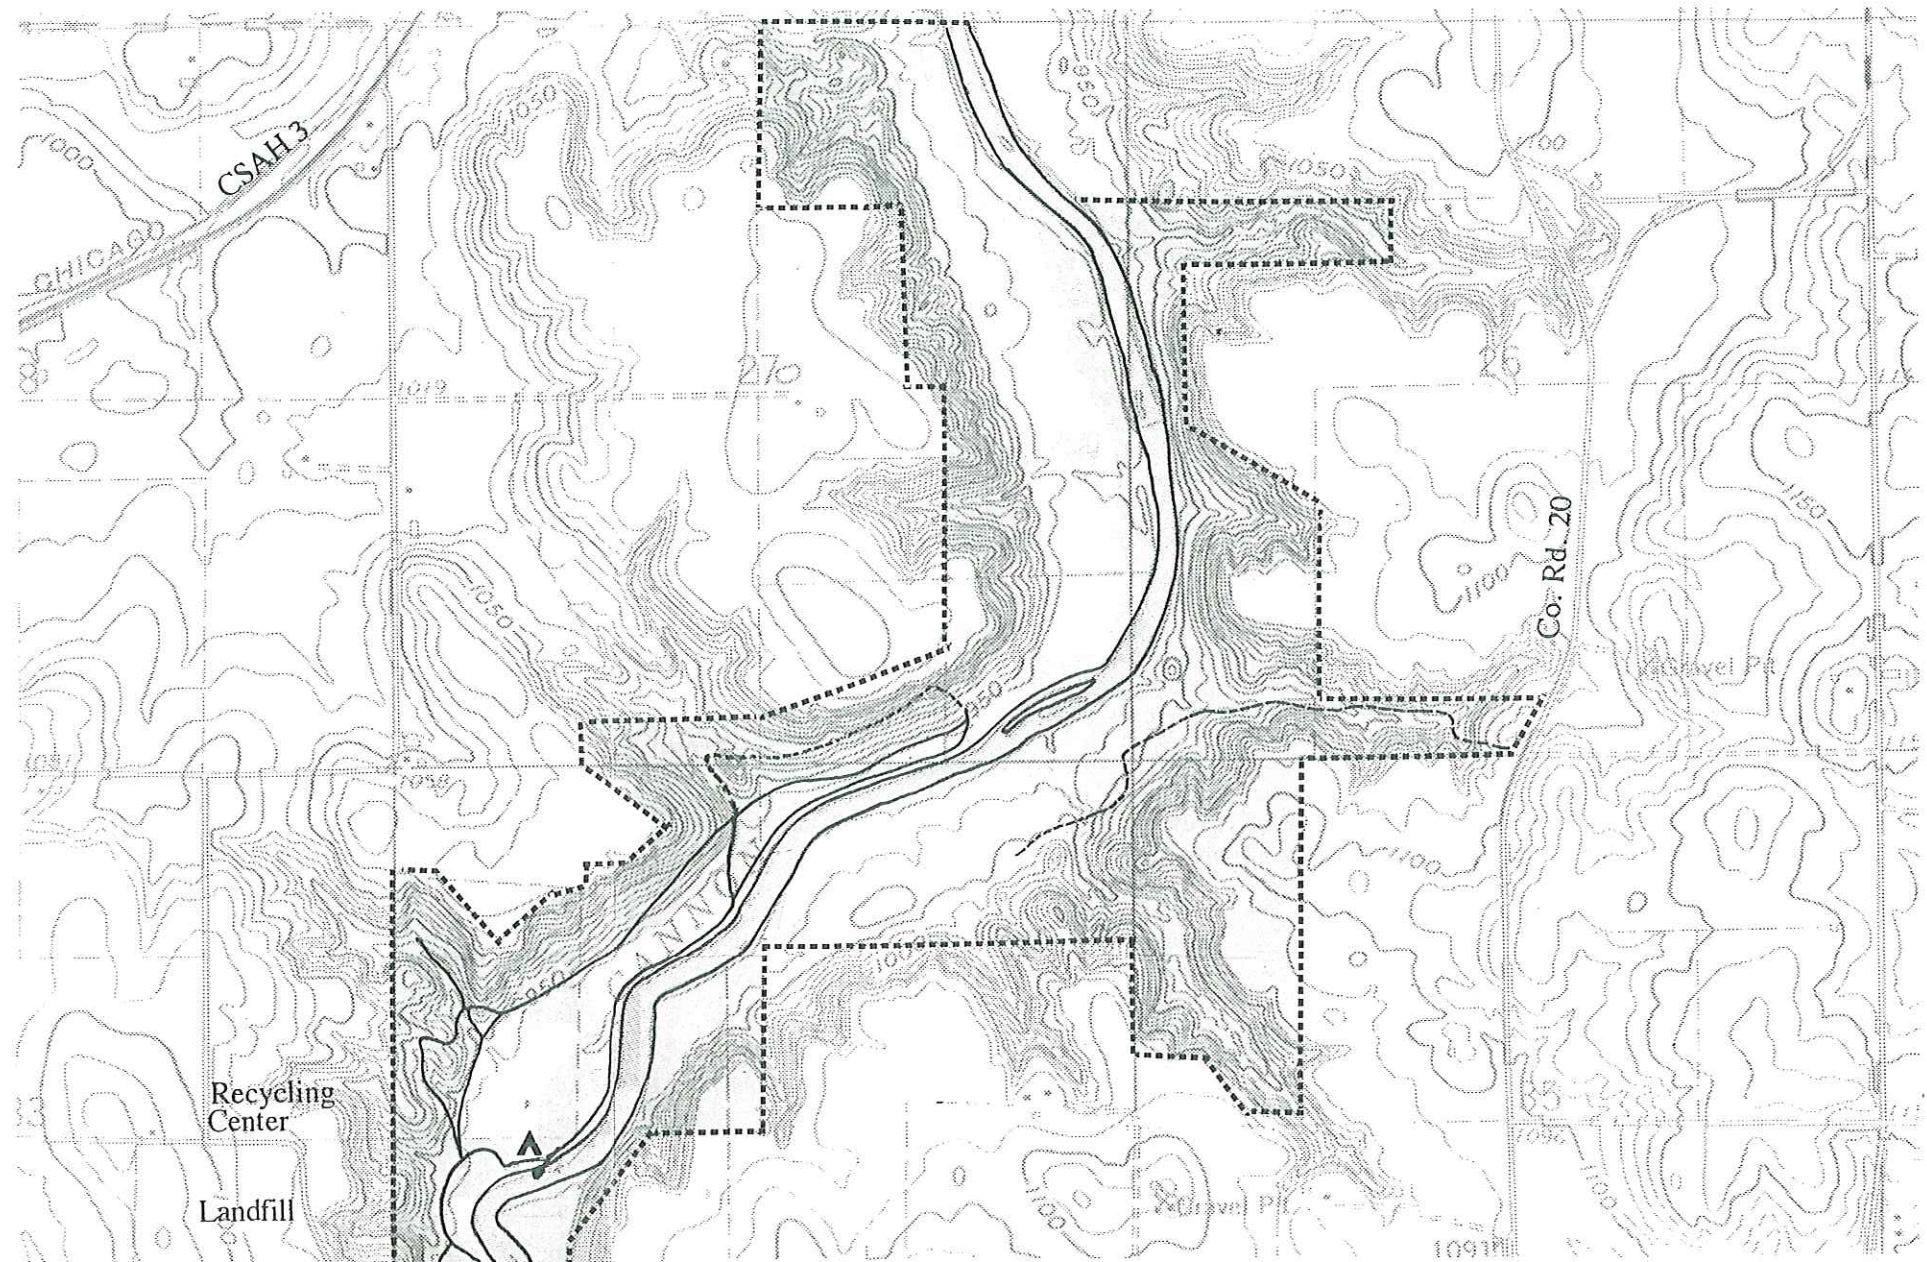

**KEY**

- P Parking area
- ⌒ Picnic shelter and rest rooms
- ⋯ Park boundary
- ⏟ Topographic contour lines (10 ft.)
- Trail      - - - Primitive trail
- ⚓ Canoe launch
- ▲ Campsite
- ◻ Wooded land
- ◻ Open land (meadow, prairie or wetland)

**CANNON RIVER WILDERNESS AREA**  
**Rice County, Minnesota**