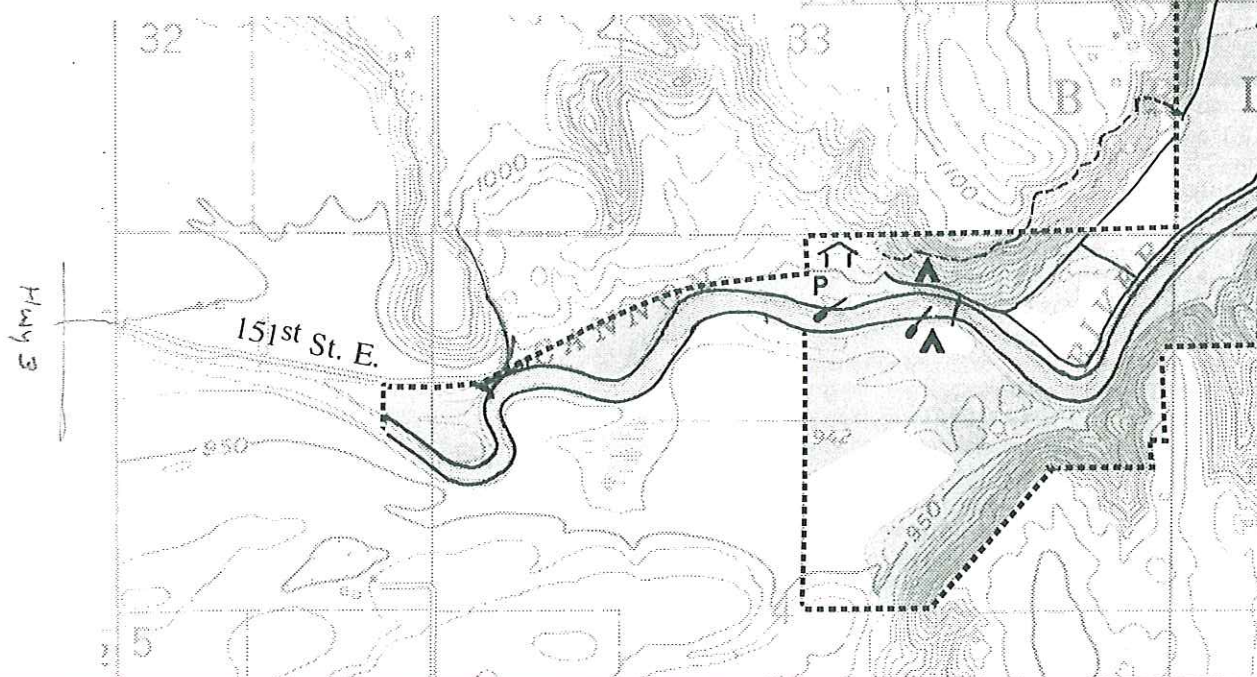

**KEY**

- P Parking area
- ⌒ Picnic shelter and rest rooms
- ⋯ Park boundary
- ⏟ Topographic contour lines (10 ft.)
- Trail      - - - Primitive trail
- ⚓ Canoe launch
- ▲ Campsite
- ◻ Wooded land
- ◻ Open land (meadow, prairie or wetland)

**CANNON RIVER WILDERNESS AREA**  
**Rice County, Minnesota**