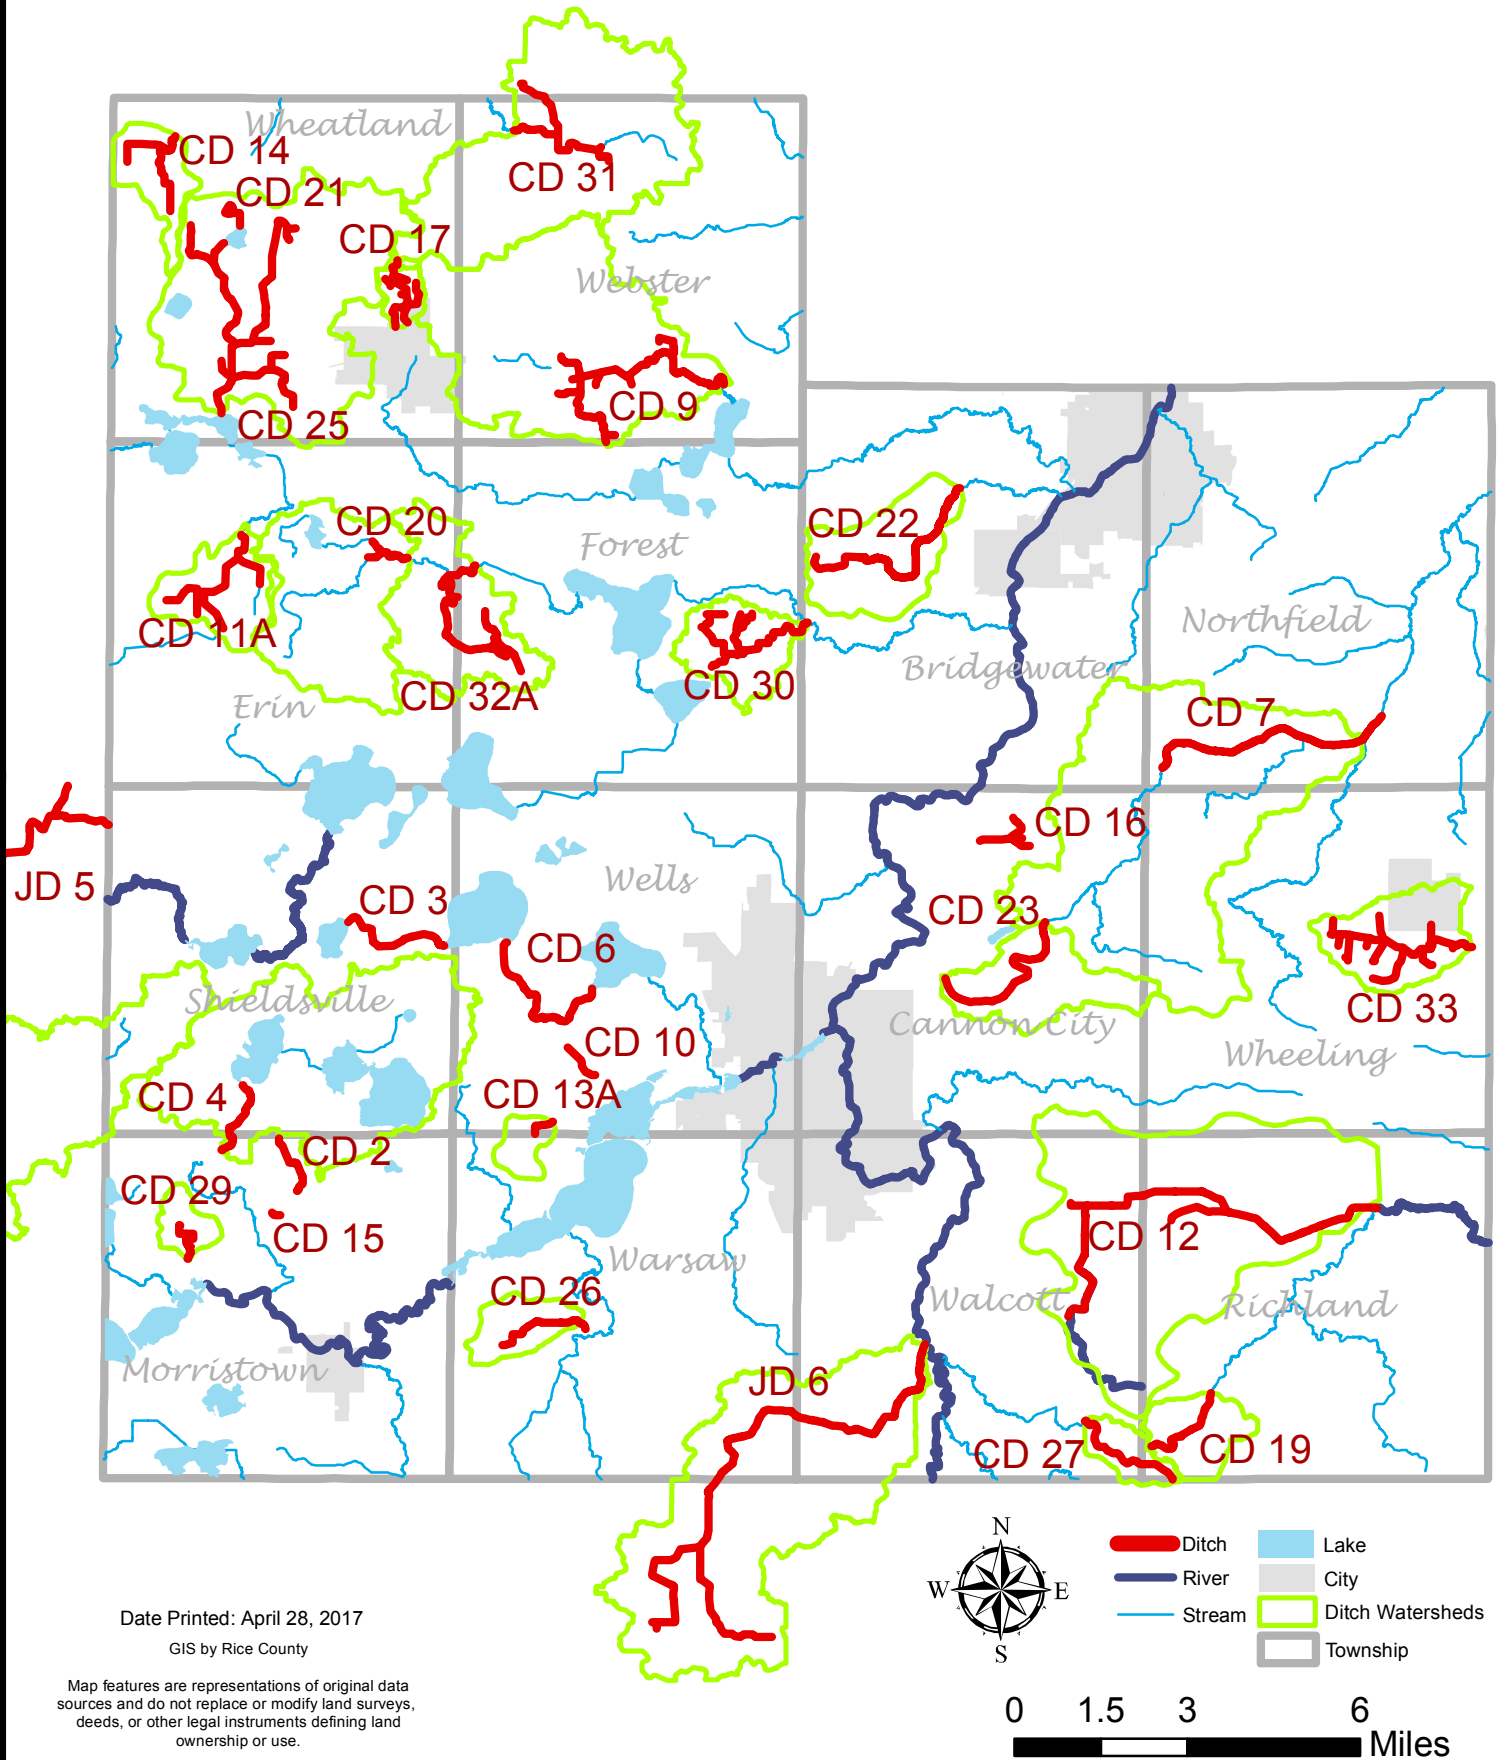

# Rice County Ditch Systems

Date Printed: April 28, 2017

GIS by Rice County

Map features are representations of original data sources and do not replace or modify land surveys, deeds, or other legal instruments defining land ownership or use.