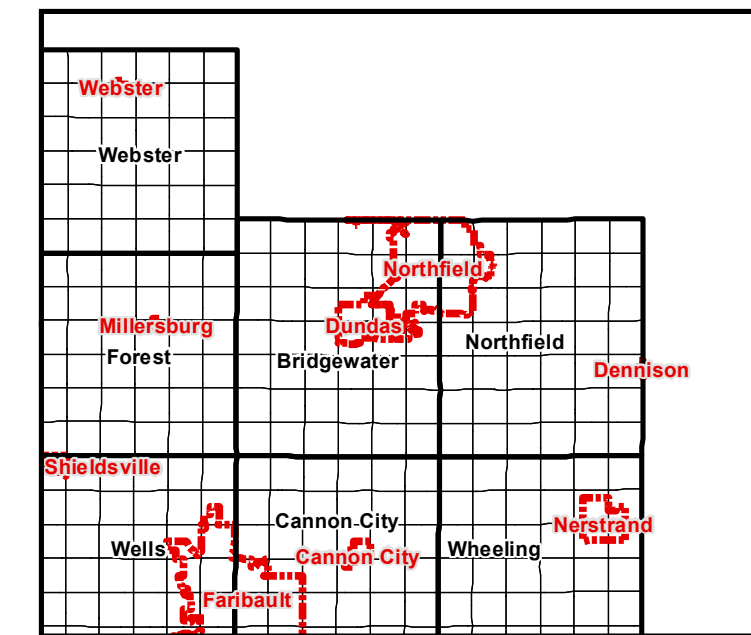

Rice County, MN

- River
- Stream
- Lakes
- Park, State Trail, WMA, SNA, AMA
- Township
- Section
- Railroad
- City Limits

- COUNTY ROAD
- COUNTY STATE AID HIGHWAY
- INTERSTATE/US HIGHWAY
- STATE HIGHWAY
- OTHER ROAD

Date Updated: April 8, 2014
GIS by Rice County

Map features are representations of original data sources and do not replace or modify land surveys, deeds, or other legal instruments defining land ownership or use.

DAKOTA COUNTY

RICE COUNTY

NORTHFIELD

DUNDAS

1. STONY PL
2. SILVER CREEK LN
3. SPLIT ROCK PL
4. STEWART PL
5. CEDAR LN
6. ST CROIX PL
7. SWAN PL