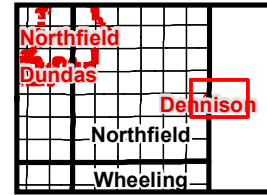

Rice County, MN

- River
- Stream
- Lakes
- Park, State Trail, WMA, SNA, AMA
- Township
- Section
- Railroad
- City Limits
- COUNTY ROAD
- COUNTY STATE AID HIGHWAY
- INTERSTATE/US HIGHWAY
- STATE HIGHWAY
- OTHER ROAD

RICE COUNTY

GOODHUE COUNTY

DENNISON

365TH ST

31

Unimproved to PC

GOODHUE AVE

FARM RD

COUNTY HWY 9

MICHIGAN AVE

5TH AVE WAY