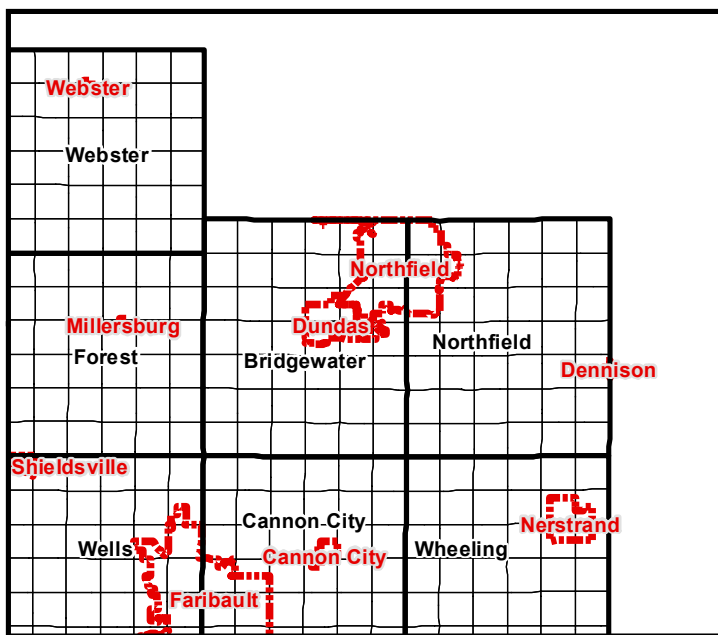

Rice County, MN

- River
- Stream
- Lakes
- Park, State Trail, WMA, SNA, AMA
- Township
- Section
- Railroad
- City Limits

- COUNTY ROAD
- COUNTY STATE AID HIGHWAY
- INTERSTATE/US HIGHWAY
- STATE HIGHWAY
- OTHER ROAD

Date Updated: April 8, 2014
GIS by Rice County

Map features are representations of original data sources and do not replace or modify land surveys, deeds, or other legal instruments defining land ownership or use.

DAKOTA COUNTY

RICE COUNTY

NORTHFIELD

DUNDAS

1. STONY PL
2. SILVER CREEK LN
3. SPLIT ROCK PL
4. STEWART PL
5. CEDAR LN
6. ST CROIX PL
7. SWAN PL