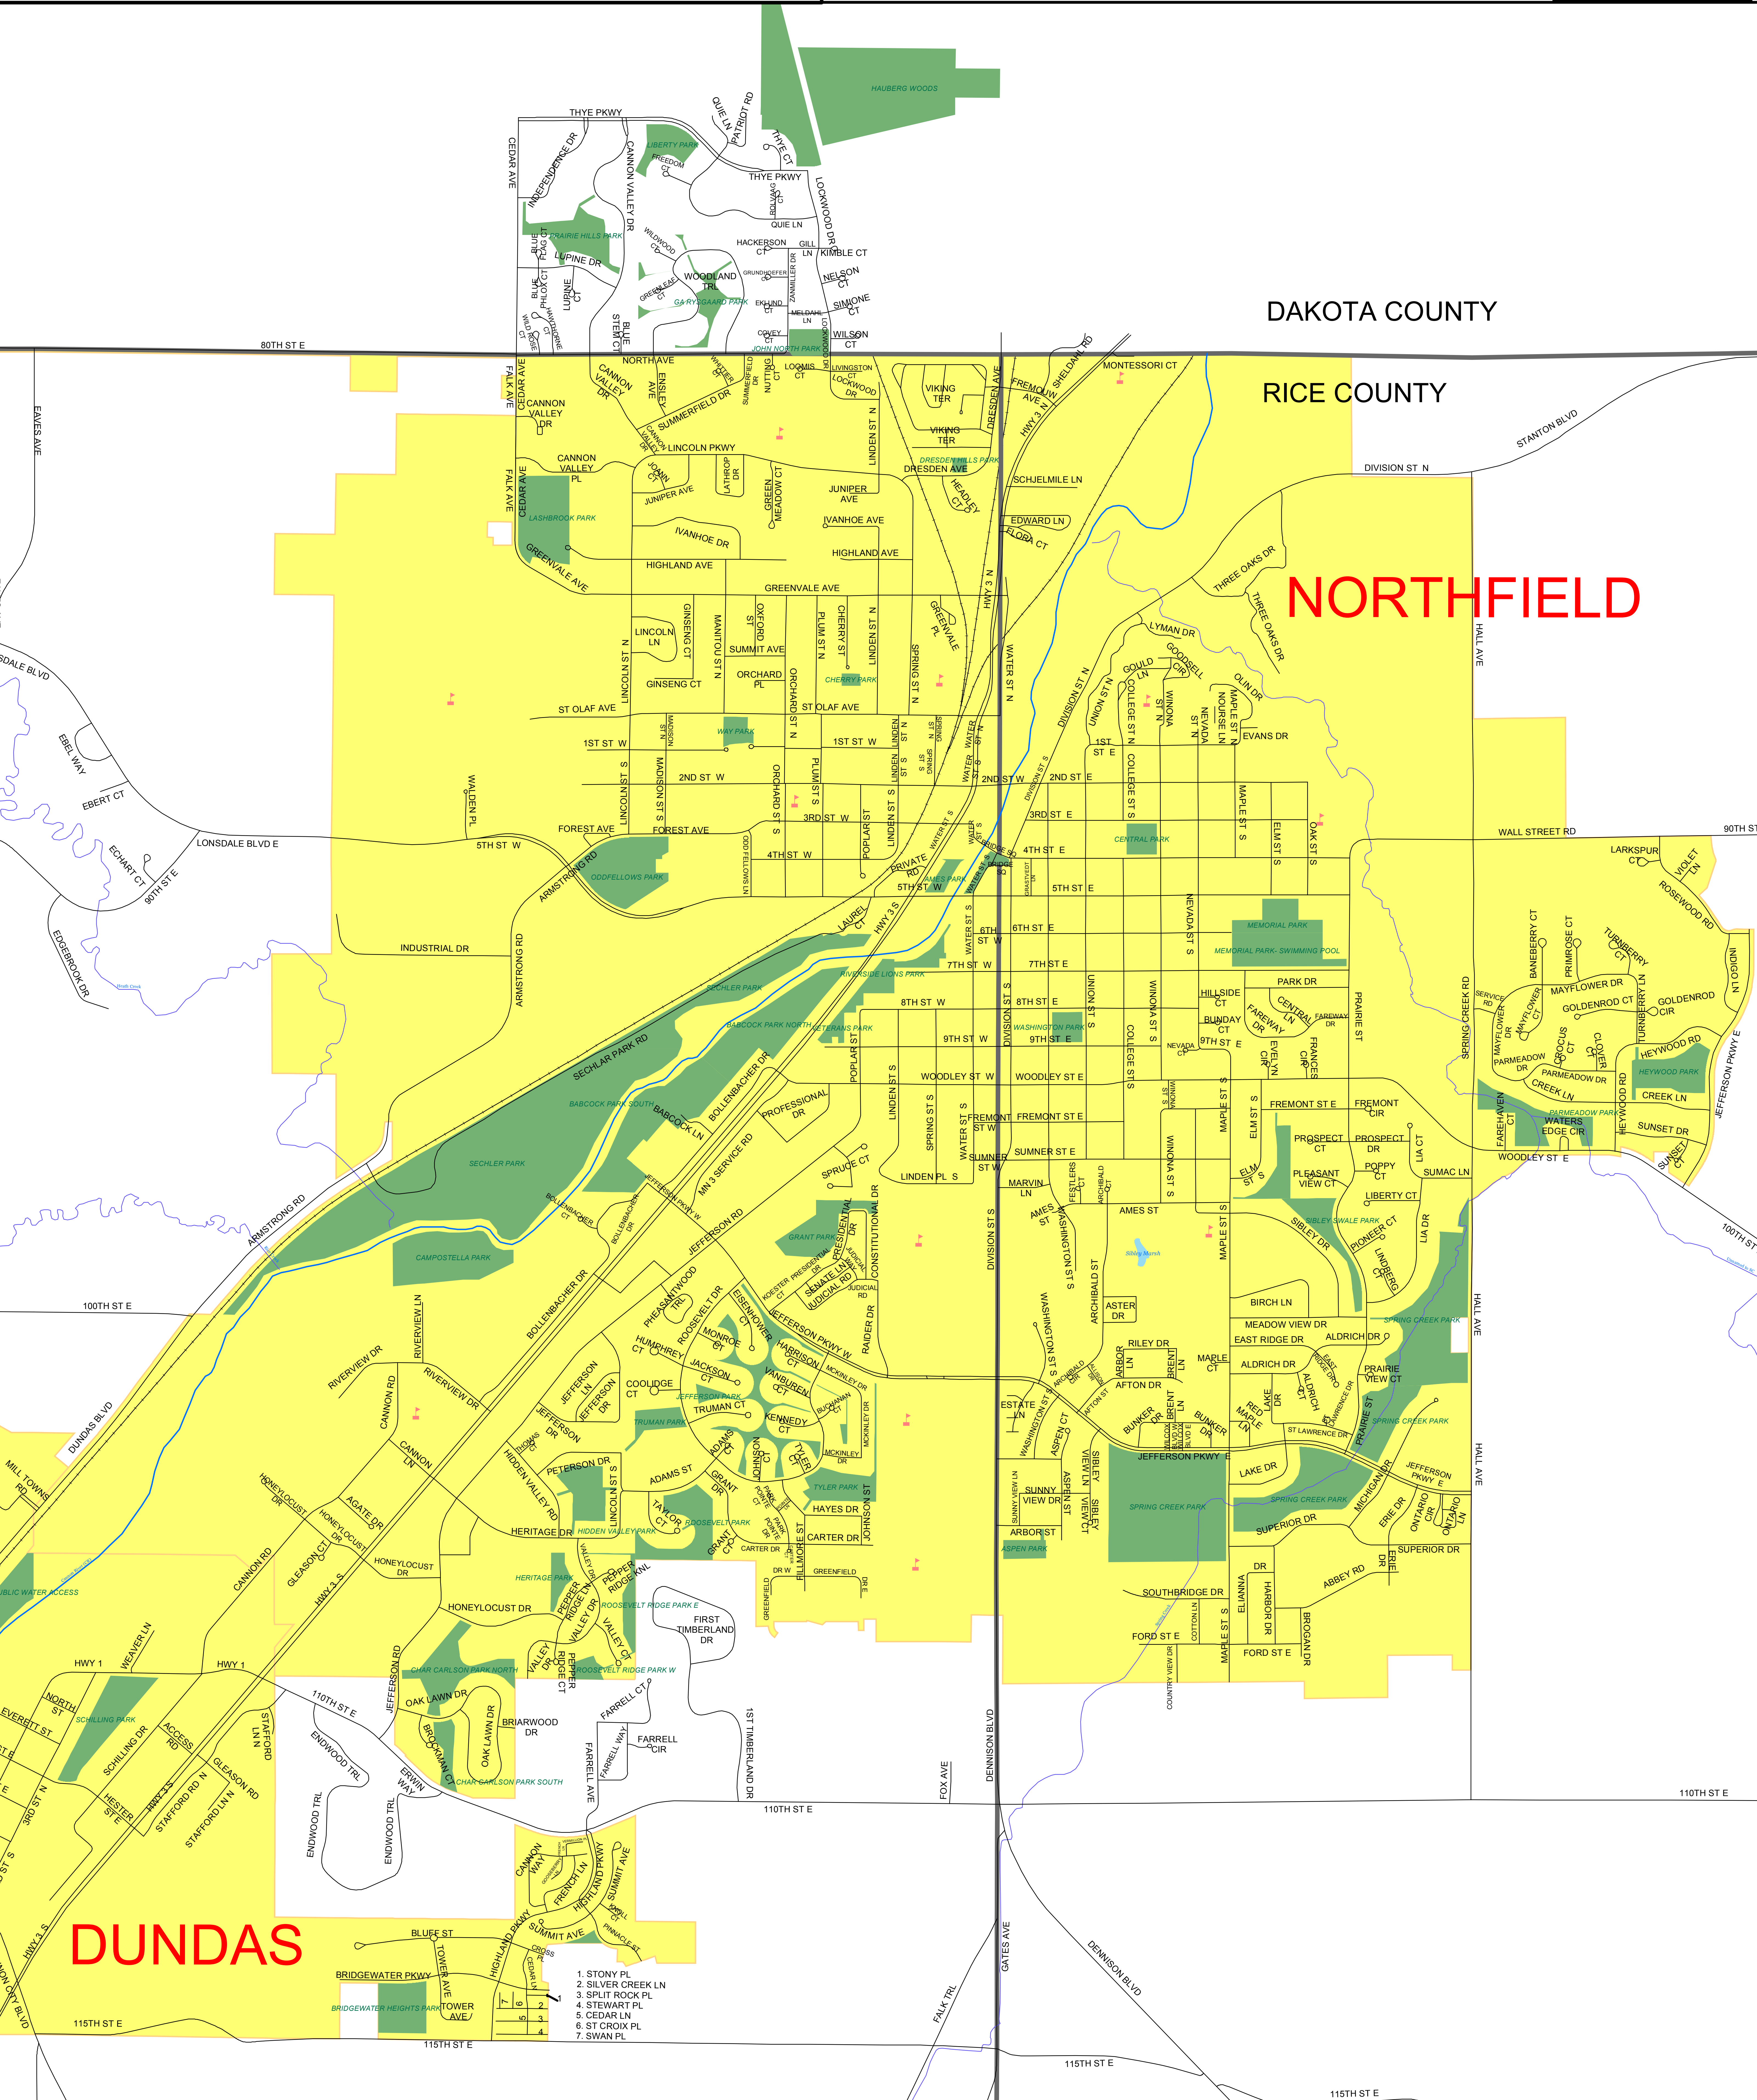

Rice County, MN

- River
- Stream
- Lakes
- Park, State Trail, WMA, SNA, AMA
- Township
- Section
- Railroad
- City Limits

- COUNTY ROAD
- COUNTY STATE AID HIGHWAY
- INTERSTATE/US HIGHWAY
- STATE HIGHWAY
- OTHER ROAD

Date Updated: April 8, 2014
GIS by Rice County

Map features are representations of original data sources and do not replace or modify land surveys, deeds, or other legal instruments defining land ownership or use.

DAKOTA COUNTY

RICE COUNTY

NORTHFIELD

DUNDAS

1. STONY PL
2. SILVER CREEK LN
3. SPLIT ROCK PL
4. STEWART PL
5. CEDAR LN
6. ST CROIX PL
7. SWAN PL