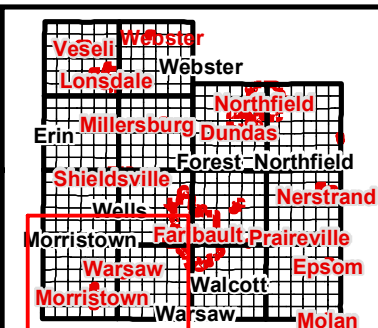

Rice County, MN

- River
- Stream
- Lakes
- Park, State Trail, WMA, SNA, AMA
- Township
- Section
- Railroad
- City Limits
- COUNTY ROAD
- COUNTY STATE AID HIGHWAY
- INTERSTATE/US HIGHWAY
- STATE HIGHWAY
- OTHER ROAD

Date Updated: February 15, 2008

GIS by Rice County

Map features are representations of original data sources and do not replace or modify land surveys, deeds, or other legal instruments defining land ownership or use.

MORRISTOWN