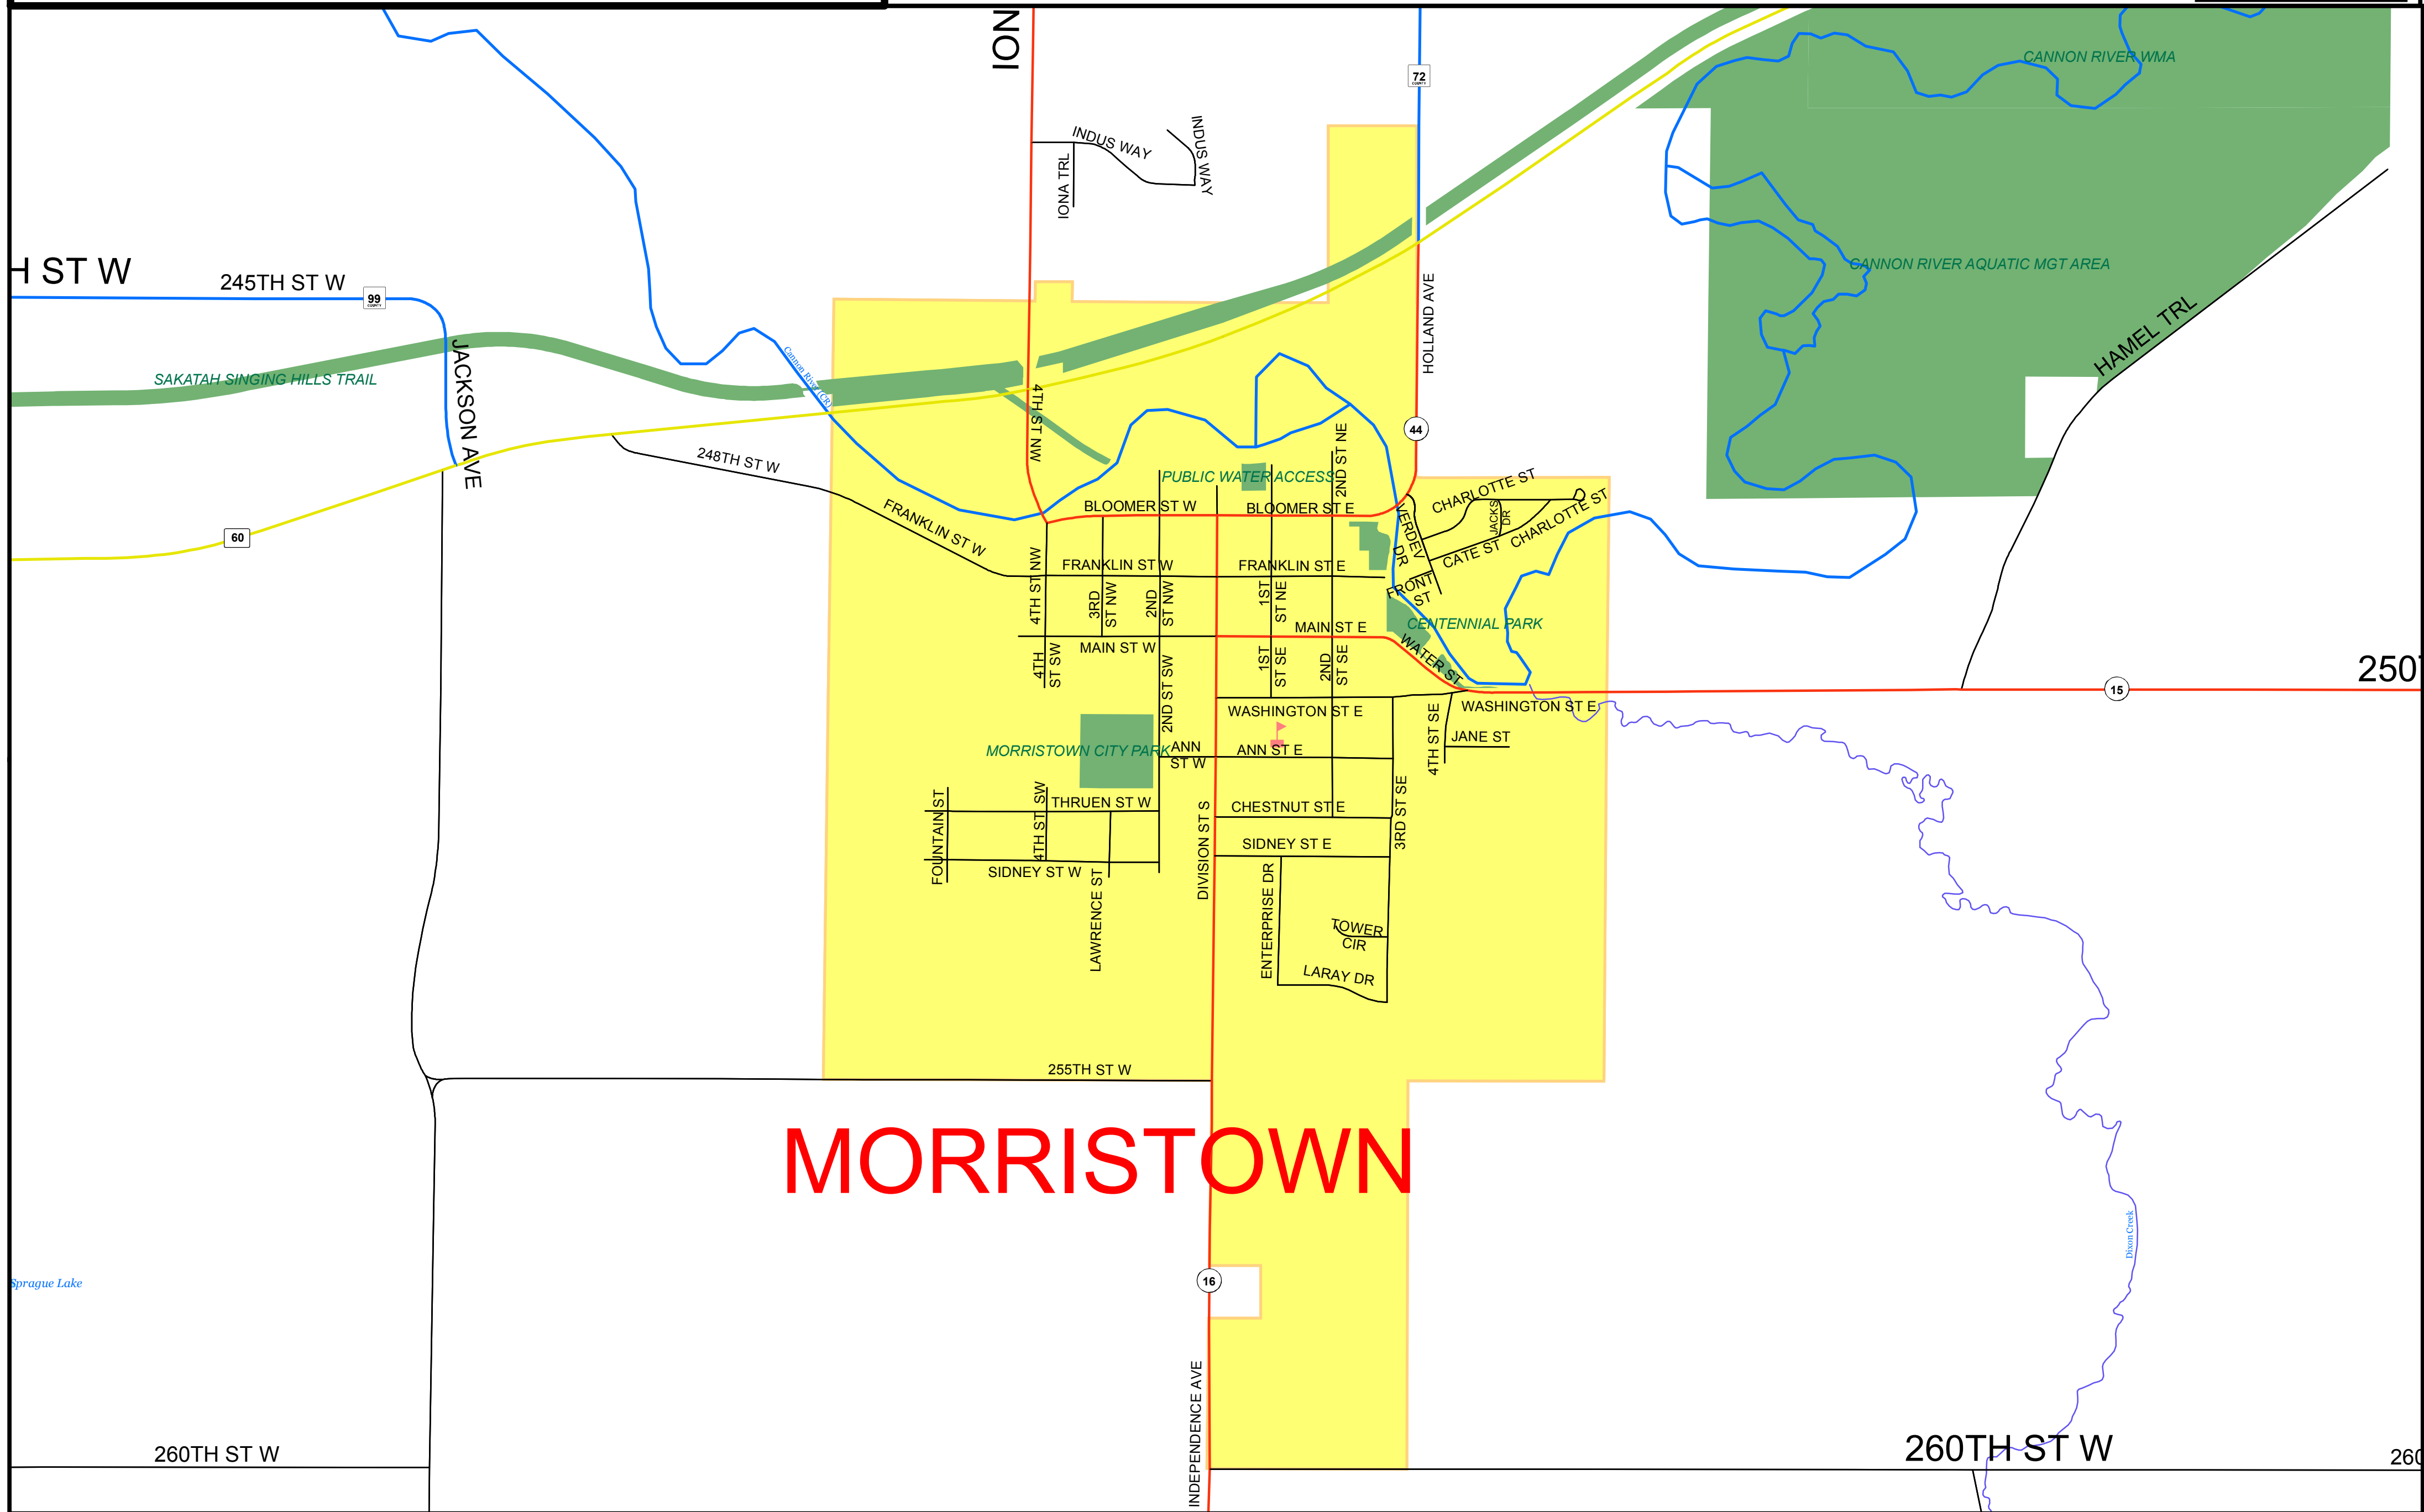

Rice County, MN

- River
- Stream
- Lakes
- Park, State Trail, WMA, SNA, AMA
- Township
- Section
- Railroad
- City Limits
- COUNTY ROAD
- COUNTY STATE AID HIGHWAY
- INTERSTATE/US HIGHWAY
- STATE HIGHWAY
- OTHER ROAD

Date Updated: February 15, 2008

GIS by Rice County

Map features are representations of original data sources and do not replace or modify land surveys, deeds, or other legal instruments defining land ownership or use.

MORRISTOWN